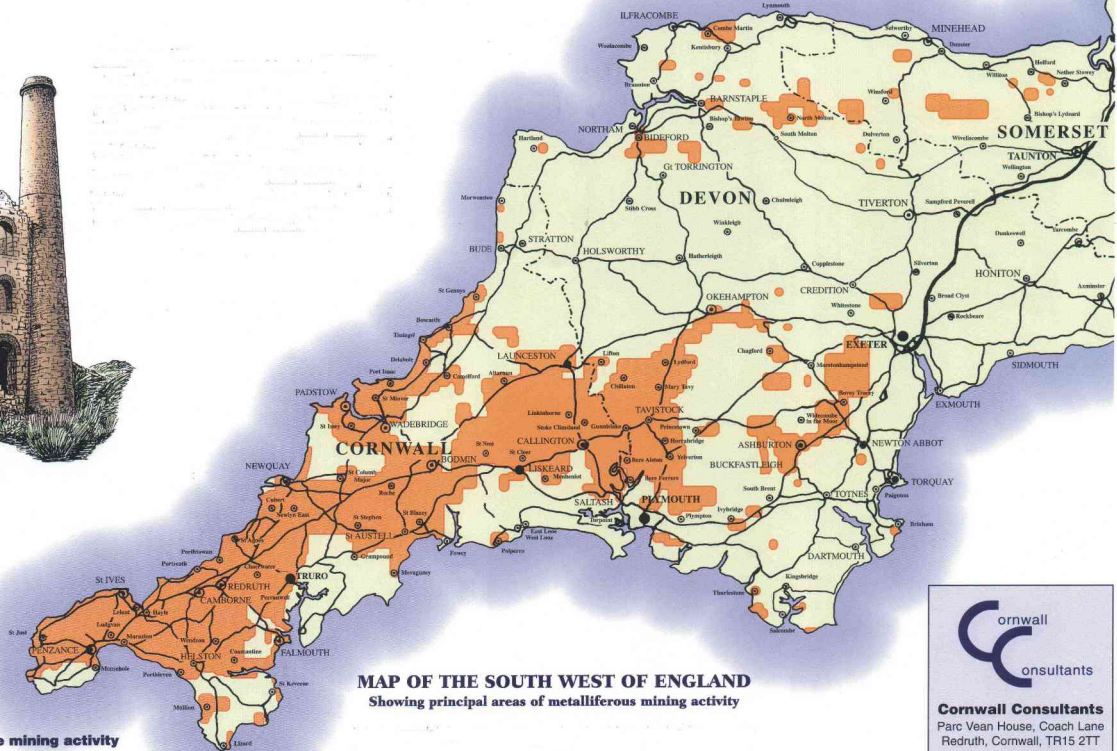

# MINING IN THE SOUTH WEST

 Areas where mining activity searches are recommended

**MAP OF THE SOUTH WEST OF ENGLAND**  
Showing principal areas of metalliferous mining activity

**Cornwall Consultants**  
Parc Vean House, Coach Lane  
Redruth, Cornwall, TR15 2TT  
Tel: 01209 313511  
Fax: 01209 313512  
email: [mining@corncons.co.uk](mailto:mining@corncons.co.uk)